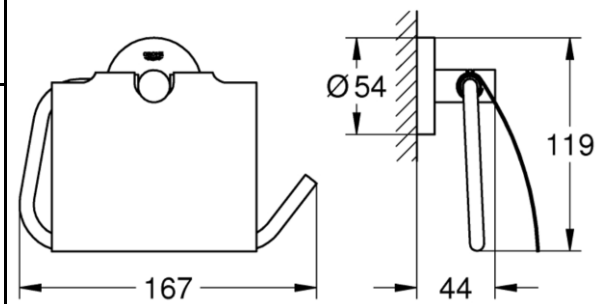

Acme Sanitary Ware Co Ltd

Acme Building, 22-28 Nanking Street, Kowloon, Hong Kong
Tel: 2388 7171 Fax: 2710 8012
E-mail: acme@acmesanitary.com.hk
Website: www.acmesanitaryware.com.hk

Pure Freude
an Wasser

PROJECT		REF		REV	ITEM CODE	
LOCATION		DATE			PAGE	

SANITARY WARE SPECIFICATION SHEET

Item Descriptions	GROHE (Germany) "Essentials" Metal toilet paper holder with cover in brushed nickel	Illustration/ Drawing
Dimensions	L167 x W44 x H119 mm	
Model	40367EN1	
Material / Finish	Metal / Brushed Nickel	
Country of origin	Germany	
Manufacturer	GROHE Limited	
Supplier	Acme Sanitary Ware Co. Ltd Mr. Eric Wong/ Mr. Don Yuen	
Contact Tel/Fax E-mail Website	(852) 2388-7171 / (852) 2710-8012 acme@acmesanitary.com.hk www.acmesanitary.com.hk	

1. **Product Description**
2. material: metal
   - with cover
   - concealed fastening
   - **GROHE StarLight finish**
   - suitable for screwing (including screws and dowels) or gluing (glue 40 915 000 sold separately)

40367001   40367DC1   40367DA1   40367A01

1. **Colour options:**
2. 001 | StarLight Chrome
   - DC1 | SuperSteel
   - DA1 | Warm Sunset
   - A01 | Hard Graphite
   - AL1 | Brushed Hard Graphite
   - GL1 | Cool Sunrise
   - GN1 | Brushed Cool Sunrise
   - DL1 | Brushed Warm Sunset
   - BE1 | Polished Nickel
   - EN1 | Brushed Nickel

Note:

* All information of the above is for the reference only. No prior notice is made if any changes.